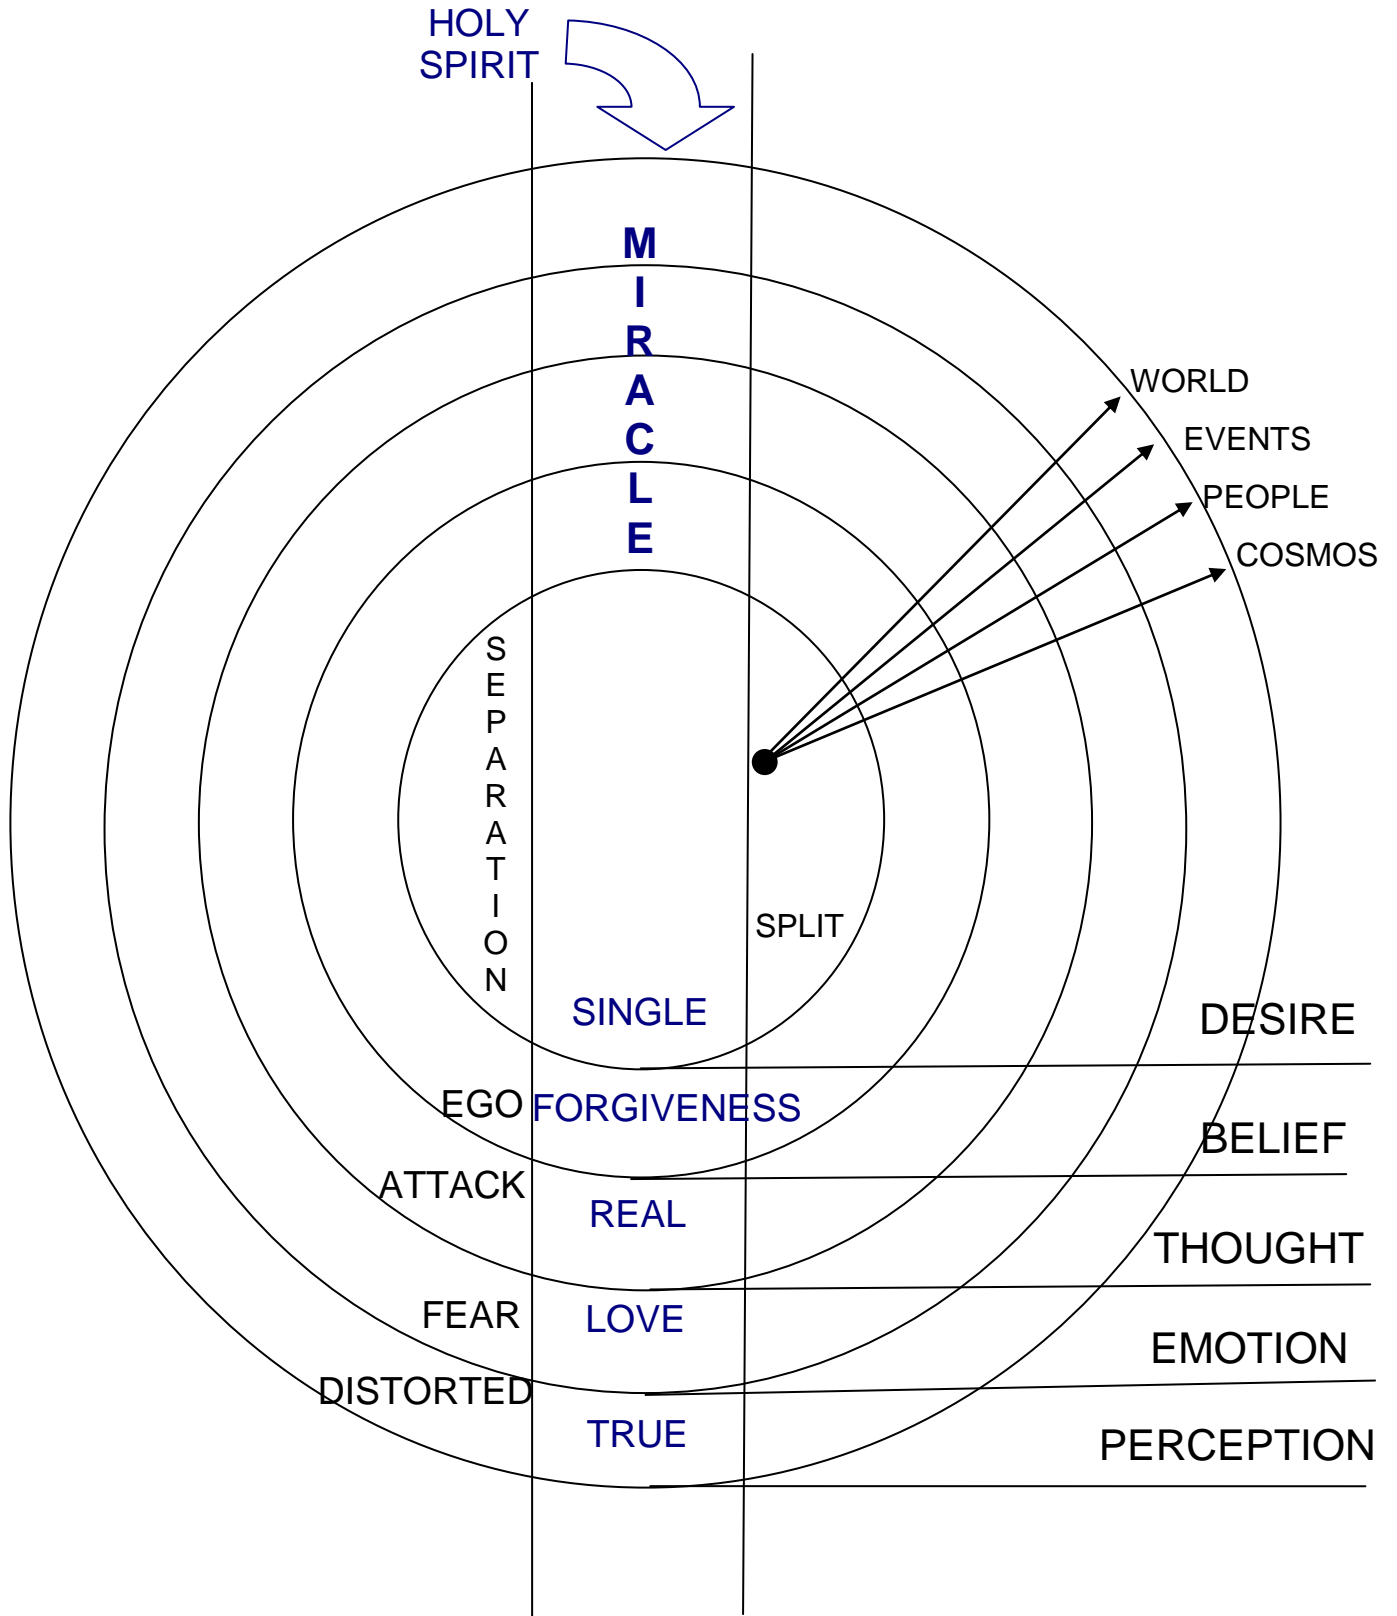

# THE LEVELS OF MIND DIAGRAM

HOLY SPIRIT

M  
I  
R  
A  
C  
L  
E

S  
E  
P  
A  
R  
A  
T  
I  
O  
N

SPLIT

SINGLE

EGO FORGIVENESS

ATTACK

REAL

FEAR

LOVE

DISTORTED

TRUE

WORLD

EVENTS

PEOPLE

COSMOS

DESIRE

BELIEF

THOUGHT

EMOTION

PERCEPTION

● = ego = desire to separate